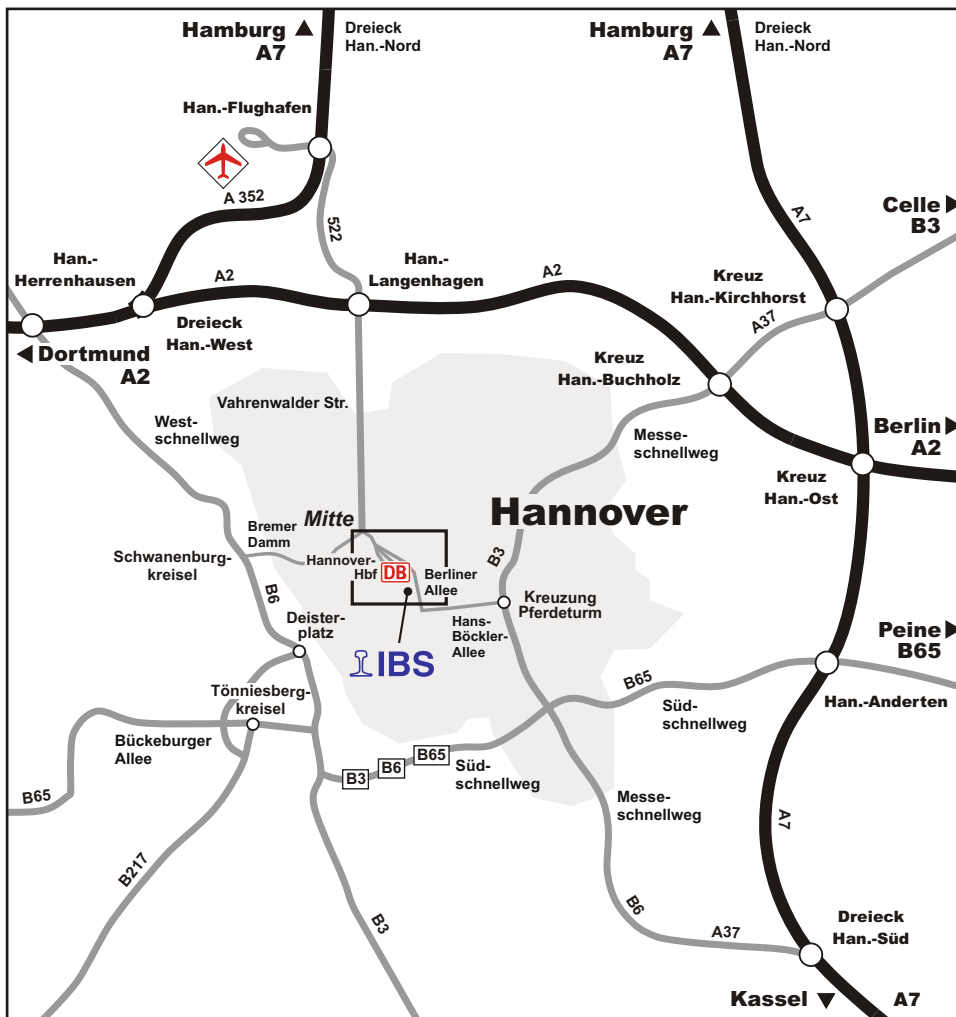

How to reach us

By car

Follow the traffic signs to Hannover centrum or mainstation.

By plane

Use the S-Bahn (S5) from Hannover-Langenhagen airport to Hannover mainstation. From there follow the same way as described in the railway section above.

How to reach us

By railway

From Hannover mainstation Hannover Hbf follow the signs to exit Nord/Raschplatz. There turn right till the second street (Volgersweg). On the corner turn left also till the second street (Roscherstraße). Turn right and after passing a crossing you will find **IBS** offices on the right side.